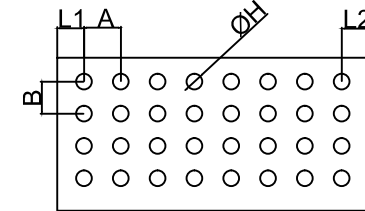

BRUSH DATA

Ø OD =

C =

ID =

FL =

A =

B =

ØH =

L1 = L2 =

(STAGGERED)

(STRAIGHT)

Mount

(SPIRAL)

Mount

Rows

Spiral Brush V Shape 120°

Mount

Rows

Filament : NYLON Steel Stianless Brass Horse Hogs Drawing Approve DWV : UNIT : MM

Color Size Maytus Sakchai Date 11/11/2019

Part Name : Roller brush (MODEL 109-3) www.viriyatechnology.com VIRIYATECHNOLOGY CO.,LTD
Tel ; 662-4156027-8
Fax : 662-4156030