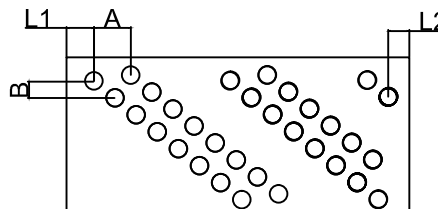

BRUSH DATA

Ø OD =

C =

ID =

FL =

A =

B =

ØH =

L1 = L2 =

(STAGGERED)

(STRAIGHT)

Mount

(SPIRAL)

Mount

Rows

Spiral Brush V Shape 120°

Mount

Rows

Filament : NYLON Steel Stianless Brass Horse Hogs Drawing Approve DWV : UNIT : MM

Color Size Maytus Sakchai Date 11/11/2019

Part Name : Roller brush (MODEL 109-3) www.viriyatechnology.com VIRIYATECHNOLOGY CO.,LTD
Tel ; 662-4156027-8
Fax : 662-4156030