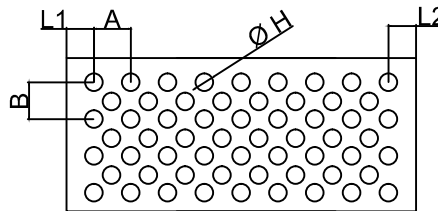

BRUSH DATA

Ø OD =

C =

ID =

FL =

A =

B =

ØH =

L1 = L2 =

(STAGGERED)

(STRAIGHT)

Mount

(SPIRAL)

Mount

Rows

Spiral Brush V Shape 120°

Mount

Rows

Filament : NYLON Steel Stianless Brass Horse Hogs Drawing Approve DWV : UNIT : MM

Color Size Maytus Sakchai Date 11/11/2019

Part Name : Roller brush (MODEL 109-3) www.viriyatechnology.com VIRIYATECHNOLOGY CO.,LTD
Tel ; 662-4156027-8
Fax : 662-4156030